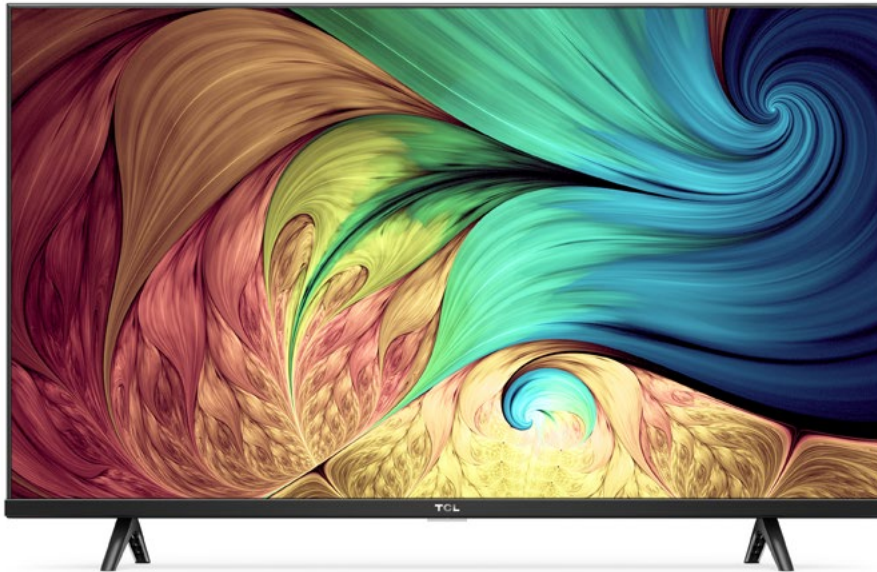

The Creative Life

43S625-AU

43" Full HD Android TV

BASIC INFORMATION

Operating System	Android R
Storage	8GB eMMC Memory
Languages	English/Vietnamese/Thai/Chinese/Chinese Traditional/Indonesian/French/Spanish (Latin America)/Russian/Arabic/ /Mongol/Uzbek/Hebrew/Malay
TV System	ATV: Auto/PAL/BG DTV: DVB-T MPEG2/MPEG4 DVB-T Compatible
AV System	PAL, NTSC
HDMI & HDCP Version	HDMI1.4b, HDCP1.4
HDR	HDR10 Decoding via USB/Streaming/HDMI 1.4a
Power Supply	AC 100V-240V 50/60Hz
Power Consumption (Standby)	<0.5W
Star Rating	5.5 Star
CEC	180 Kwh
ECO Energy Efficiency	Yes
LED Indicator Status	Normal/Flashing/Off

SOUND

Audio Power Output	2x9.5W
Sound Mode	Standard/Movie/Music/Voice/ Game/Stadium/Personal
Graphic EQ	5 Adjustable Frequencies
Dolby Audio	Yes
Bass Boost	On/off
Audio only	Yes

PANEL SPECIFICATION

Backlight Unit	DLED
Aspect Ratio	16:9
Display Resolution	Full High Definition (1920*1080)
Brightness (cd/m2)	270 Nits
Contrast Ratio	1200:1
Response Time (G to G)	8ms
Viewing Angle (H/V)	178°/178°
Colour	16.7 Million(8bit)
Refresh Rate	50Hz