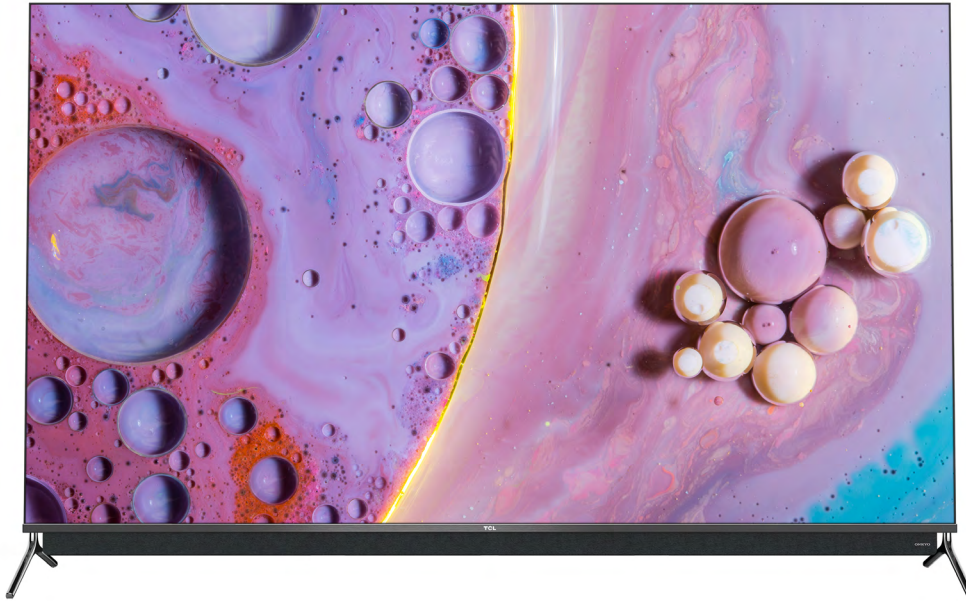

The Creative Life

65C815

65" QLED Android TV

BASIC INFORMATION

Operating System	Android P
Storage	16GB
Languages	English, Vietnamese, Thai, Chinese, Russian, Arabic, Traditional Chinese, Indonesian, French, Spanish (Latin America), Farsi, Mongol, Uzbek, Hebrew, Malay, Portuguese, Burmese.
TV System	ATV: PAL/NTSC/SECAM-DK/BG/I/M DTV: DVB-T/T2 MPEG2/MPEG4 DVB-T Compatible
AV System	PAL, NTSC
HDMI & HDCP Version	HDMI1.4b, HDMI2.0, HDCP1.4 & HDCP2.2
HDR	HDR10+ Decoding, Dolby Vision
Power Supply	AC 100V-240V 50/60Hz
Power Consumption (Standby)	<0.5W
Star Rating	4 Star
CEC	550 Kwh
ECO Energy Efficiency	Yes
LED Indicator Status	Normal/Flashing/Off

BASIC FUNCTION

Google Assistant/Voice Search	Voice input via voice remote control (RC602S - Purchased separately). Hands-free voice input via built-in MIC.
Instant Power On	Special mode for quick boot up
T-Link (CEC)	Yes
Teletext	Yes
EPG	Yes (only for DTV Programme)
Subtitle	Yes (only for DTV Programme)
Parental Control	Yes (for DTV programme only)

PANEL SPECIFICATION

Backlight Unit	ELED
Aspect Ratio	16:9
Display Resolution	QLED Ultra HD (3840x2160)
Brightness (cd/m2)	400 Nits
Contrast Ratio	4000:1
Response Time	6 ms
Viewing Angle (H/V)	178°/178°
Clear Motion Rate (CMR)	400 CMR