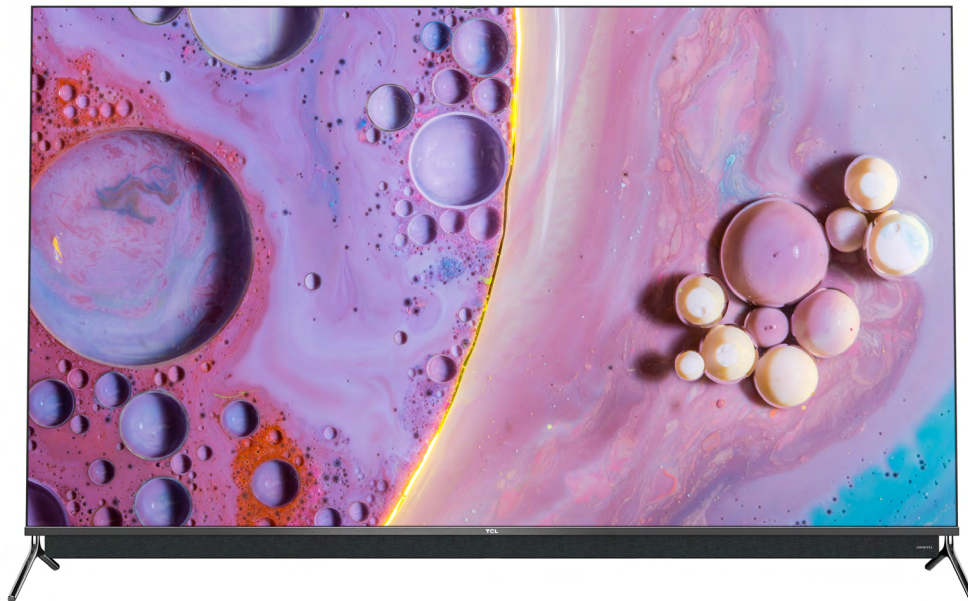

The Creative Life

75C815

75" QLED Android TV

BASIC INFORMATION

Operating System	Android P
Storage	16GB
Languages	English, Vietnamese, Thai, Chinese, Russian, Arabic, Traditional Chinese, Indonesian, French, Spanish (Latin America), Farsi, Mongol, Uzbek, Hebrew, Malay, Portuguese, Burmese.
TV System	ATV: PAL/NTSC/SECAM-DK/BG/I/M DTV: DVB-T/T2 MPEG2/MPEG4 DVB-T Compatible
AV System	PAL, NTSC
HDMI & HDCP Version	HDMI1.4b, HDMI2.0, HDCP1.4 & HDCP2.2
HDR	HDR10+ Decoding, Dolby Vision
Power Supply	AC 100V-240V 50/60Hz
Power Consumption (Standby)	<0.5W
Star Rating	5 Star
CEC	549 Kwh
ECO Energy Efficiency	Yes
LED Indicator Status	Normal/Flashing/Off

BASIC FUNCTION

Google Assistant/Voice Search	Voice input via voice remote control (RC602S - Purchased separately). Hands-free voice input via built-in MIC.
Instant Power On	Special mode for quick boot up
T-Link (CEC)	Yes
Teletext	Yes
EPG	Yes (only for DTV Programme)
Subtitle	Yes (only for DTV Programme)
Parental Control	Yes (for DTV programme only)

75C815

75" QLED Android TV

The Creative Life

CONNECTIVITY

Internet Connectivity	2.4GHz/5GHz dual-band Wi-Fi 802.11 b/g/n/ac 2T2R Ethernet Network
Bluetooth	Yes
HDMI Inputs	3 x HDMI Inputs (1.4b & 2.0) & HDCP2.2
USB Inputs	2 x USB 2.0
Headphone Output	Yes
AV IN	Yes
Optical SPDIF Output/HDMI ARC	Yes

PANEL SPECIFICATION

Backlight Unit	ELED
Aspect Ratio	16:9
Display Resolution	QLED Ultra HD (3840x2160)
Brightness (cd/m2)	400 Nits
Contrast Ratio	5000:1
Response Time	6.5 ms
Viewing Angle (H/V)	178°/178°
Clear Motion Rate (CMR)	400 CMR