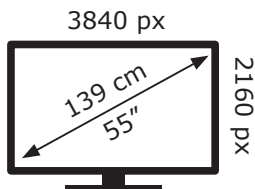

ENERGY

TCL

55C715

82 kWh/1000h

ABCDEF**G**

136 kWh/1000h

2019/2013