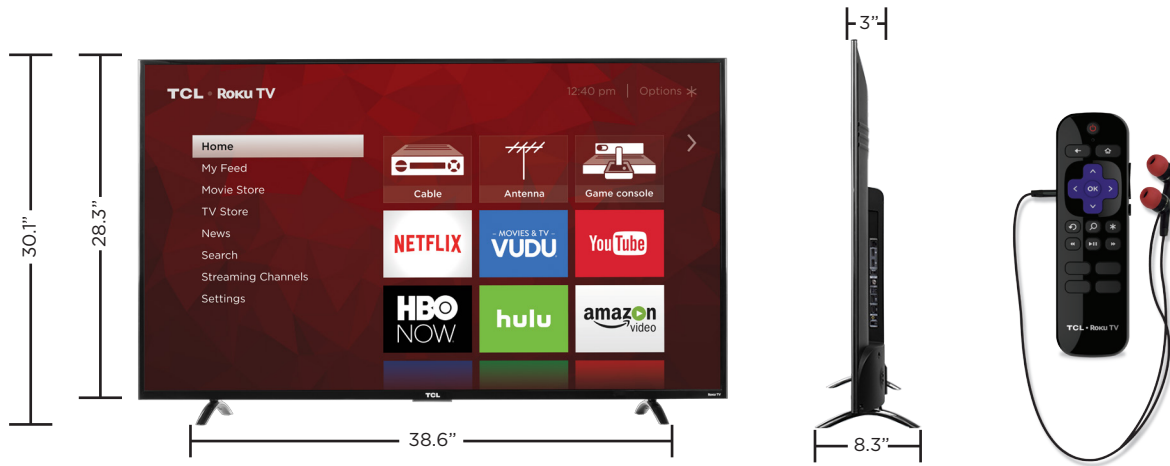

With the award-winning Roku TV operating system built into the TV, you'll have seamless access to over 450,000 movies and TV shows through your simple, intuitive interface. The advanced remote and easy-to-use search feature make it easy to find the movies and shows you are looking for. Offering both an ultra-fast dual-band 802.11ac Wi-Fi connection and an Ethernet port, you'll enjoy a seamless 4K streaming experience.

**Contrast Control Zones**

Contrast is optimized in each zone to deliver brighter whites and deeper blacks.

**Advanced Remote**

The super-simple advanced remote offers easy navigation, voice search and a headphone jack for private listening.

TCL P-SERIES - P607	
Model	55P607
Screen Class	55"
Viewable Display Size	54.6"
Description	Premium Picture HDR 4K TV
UPC	846042008235
Wi-Fi	802.11ac 2x2 Dual Band (support 2.4GHz&5GHz)
Processor Type	CPU: Dual-core / GPU: Dual-core
DISPLAY	
Clear Motion Index	120Hz
Panel Resolution	3840 x 2160
Resolution	UHD
Display Colors	1.07 billion
Contrast Control Zones	72 zones
Wide Color Standard	DCI-P3
High Dynamic Range Format	Dolby Vision, HDR10
FEATURES	
Advanced PQ Setting with Mobile App	Yes
Control Buttons	Power, ←, →, ↑, ↓
Multilingual On-Screen-Display	English, Spanish, French
Closed Caption	Yes
Parental control (V-Chip)	USA
Accessible Menu System (CVAA)	Yes
AUDIO	
Audio Power (Watts)	8W + 8W
Audio Passthrough	Dolby Digital Plus
Dolby Processing	Dolby Digital

PRODUCT & PACKAGE INFORMATION	55"
Product Size (WxHxD) with stand	49.0" x 30.1" x 8.3"
Product Size (WxHxD) without stand	49.0" x 28.3" x 3.0"
Stand Separation Distance	38.6"
Product Weight with stand (lbs)	33.1 lbs
Product Weight without stand (lbs)	32.6 lbs
Package Size (WxHxD) (inches)	55.1" x 34.4" x 7.0"
Total Package Weight (lbs)	51.8 lbs
VESA MOUNTING SPECIFICATIONS	
VESA Hole Pattern	200mm (V) x 200mm (H)
Screw Size	M6 x 18
BASE STAND SPECIFICATIONS	
Screw Size (Qty)	M5 x 35 (4)